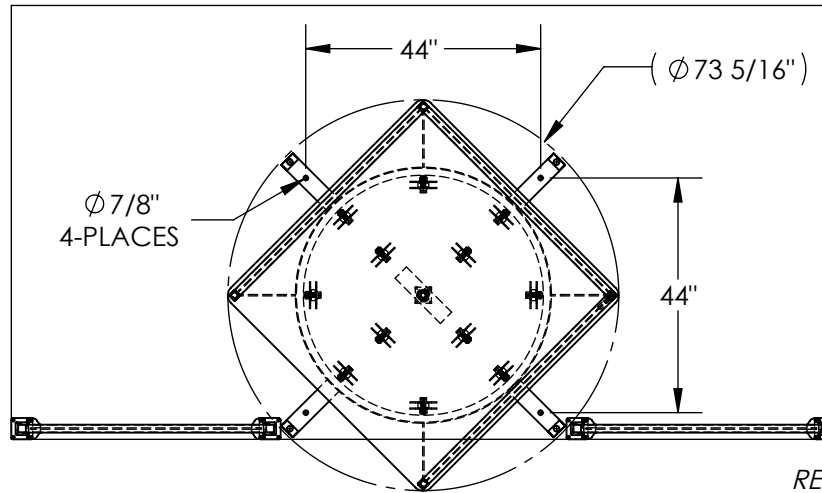

ROTATING MEZZANINE SAFETY GATE: MEZZ-R5-4848

APPROX WEIGHT: 590.18 lbs.
 DOES NOT INCLUDE WEIGHT OF POWER OR PACKAGING!!!

*** ANY ADDITIONS, DELETIONS, OR OMISSIONS MUST BE CORRECTED ON THIS DRAWING AS THIS DRAWING WILL BE CONSIDERED ALL INCLUSIVE ***

ALL GRAPHICS PROVIDED ARE FOR REFERENCE ONLY. IF CERTAIN DIMENSIONS ARE CRITICAL PLEASE VERIFY THOSE DIMENSIONS WITH YOUR SALESPERSON

DECK SHOWN IN ROTATED POSITION FOR BASE CLARITY; DECK TO BE STORED IN A LOCKED POSITION

RECOMMENDED INSTALLATION INCLUDES SQ SERIES HANDRAILS WITH TOEBOARDS (NOT INCLUDED, AVAILABLE SEPARATELY)

****NOTE: DECK IS TO BE IN ONE OF THE LOCKED POSITIONS WHEN IN USE****

DIMENSION TOLERANCE $\pm 1/4"$

SPECIAL FEATURES

NONE

STANDARD FEATURES

- MODEL NUMBER: MEZZ-R5-4848
- UNIFORM CAPACITY: 5,000 LBS.
- OVERALL WIDTH: 53"
- OVERALL DEPTH: 53"
- OVERALL HEIGHT: 42 3/16"
- HANDRAIL HEIGHT: 42"
- USABLE WIDTH: 48 1/2"
- USABLE DEPTH: 50 3/4"
- FEATURES 4"H TOEBOARD ON (3) SIDES
- ROTATING TOP GATE LOCKS EVERY 90°