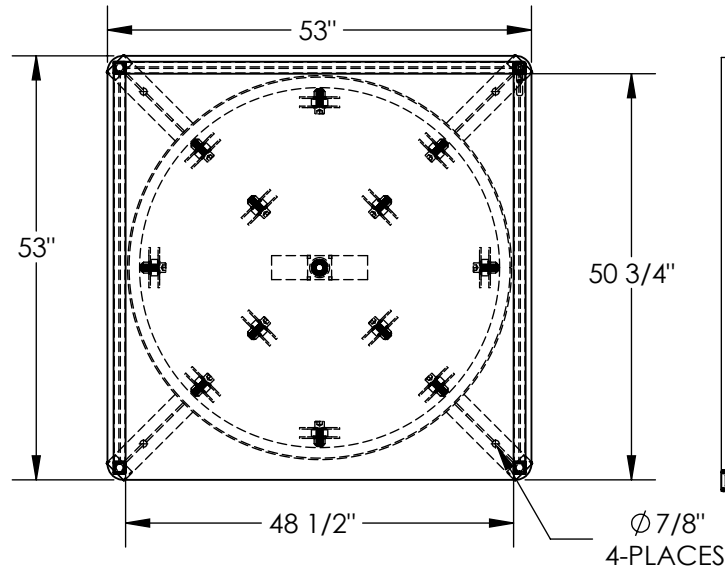

ROTATING MEZZANINE SAFETY GATE: MEZZ-R5-4848

APPROX WEIGHT: 590.18 lbs.
 DOES NOT INCLUDE WEIGHT OF POWER OR PACKAGING!!!

*** ANY ADDITIONS, DELETIONS, OR OMISSIONS MUST BE CORRECTED ON THIS DRAWING AS THIS DRAWING WILL BE CONSIDERED ALL INCLUSIVE ***

ALL GRAPHICS PROVIDED ARE FOR REFERENCE ONLY. IF CERTAIN DIMENSIONS ARE CRITICAL PLEASE VERIFY THOSE DIMENSIONS WITH YOUR SALESPERSON

DECK SHOWN IN ROTATED POSITION FOR BASE CLARITY; DECK TO BE STORED IN A LOCKED POSITION

RECOMMENDED INSTALLATION INCLUDES SQ SERIES HANDRAILS WITH TOEBOARDS (NOT INCLUDED, AVAILABLE SEPARATELY)

****NOTE: DECK IS TO BE IN ONE OF THE LOCKED POSITIONS WHEN IN USE****

DIMENSION TOLERANCE $\pm 1/4"$

SPECIAL FEATURES

NONE

STANDARD FEATURES

- MODEL NUMBER: MEZZ-R5-4848
- UNIFORM CAPACITY: 5,000 LBS.
- OVERALL WIDTH: 53"
- OVERALL DEPTH: 53"
- OVERALL HEIGHT: 42 3/16"
- HANDRAIL HEIGHT: 42"
- USABLE WIDTH: 48 1/2"
- USABLE DEPTH: 50 3/4"
- FEATURES 4"H TOEBOARD ON (3) SIDES
- ROTATING TOP GATE LOCKS EVERY 90°