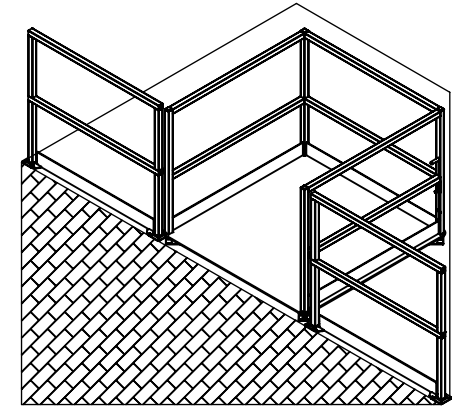

ROTATING MEZZANINE SAFETY GATE: MEZZ-R5-4848

APPROX WEIGHT: 590.18 lbs.
 DOES NOT INCLUDE WEIGHT OF POWER OR PACKAGING!!!

*** ANY ADDITIONS, DELETIONS, OR OMISSIONS MUST BE CORRECTED ON THIS DRAWING AS THIS DRAWING WILL BE CONSIDERED ALL INCLUSIVE ***

ALL GRAPHICS PROVIDED ARE FOR REFERENCE ONLY. IF CERTAIN DIMENSIONS ARE CRITICAL PLEASE VERIFY THOSE DIMENSIONS WITH YOUR SALESPERSON

DECK SHOWN IN ROTATED POSITION FOR BASE CLARITY; DECK TO BE STORED IN A LOCKED POSITION

RECOMMENDED INSTALLATION INCLUDES SQ SERIES HANDRAILS WITH TOEBOARDS (NOT INCLUDED, AVAILABLE SEPARATELY)

****NOTE: DECK IS TO BE IN ONE OF THE LOCKED POSITIONS WHEN IN USE****

DIMENSION TOLERANCE $\pm 1/4"$

SPECIAL FEATURES

NONE

STANDARD FEATURES

- MODEL NUMBER: MEZZ-R5-4848
- UNIFORM CAPACITY: 5,000 LBS.
- OVERALL WIDTH: 53"
- OVERALL DEPTH: 53"
- OVERALL HEIGHT: 42 3/16"
- HANDRAIL HEIGHT: 42"
- USABLE WIDTH: 48 1/2"
- USABLE DEPTH: 50 3/4"
- FEATURES 4"H TOEBOARD ON (3) SIDES
- ROTATING TOP GATE LOCKS EVERY 90°