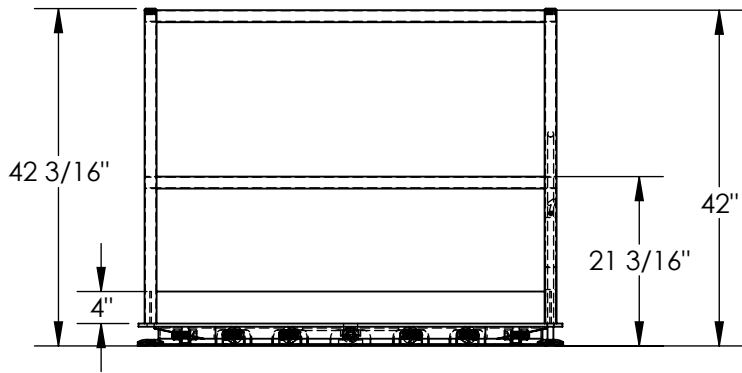

ROTATING MEZZANINE SAFETY GATE: MEZZ-R5-4848

APPROX WEIGHT: 590.18 lbs.
 DOES NOT INCLUDE WEIGHT OF POWER OR PACKAGING!!!

*** ANY ADDITIONS, DELETIONS, OR OMISSIONS MUST BE CORRECTED ON THIS DRAWING AS THIS DRAWING WILL BE CONSIDERED ALL INCLUSIVE ***

ALL GRAPHICS PROVIDED ARE FOR REFERENCE ONLY. IF CERTAIN DIMENSIONS ARE CRITICAL PLEASE VERIFY THOSE DIMENSIONS WITH YOUR SALESPERSON

DECK SHOWN IN ROTATED POSITION FOR BASE CLARITY; DECK TO BE STORED IN A LOCKED POSITION

RECOMMENDED INSTALLATION INCLUDES SQ SERIES HANDRAILS WITH TOEBOARDS (NOT INCLUDED, AVAILABLE SEPARATELY)

****NOTE: DECK IS TO BE IN ONE OF THE LOCKED POSITIONS WHEN IN USE****

DIMENSION TOLERANCE $\pm 1/4"$

SPECIAL FEATURES

NONE

STANDARD FEATURES

- MODEL NUMBER: MEZZ-R5-4848
- UNIFORM CAPACITY: 5,000 LBS.
- OVERALL WIDTH: 53"
- OVERALL DEPTH: 53"
- OVERALL HEIGHT: 42 3/16"
- HANDRAIL HEIGHT: 42"
- USABLE WIDTH: 48 1/2"
- USABLE DEPTH: 50 3/4"
- FEATURES 4"H TOEBOARD ON (3) SIDES
- ROTATING TOP GATE LOCKS EVERY 90°